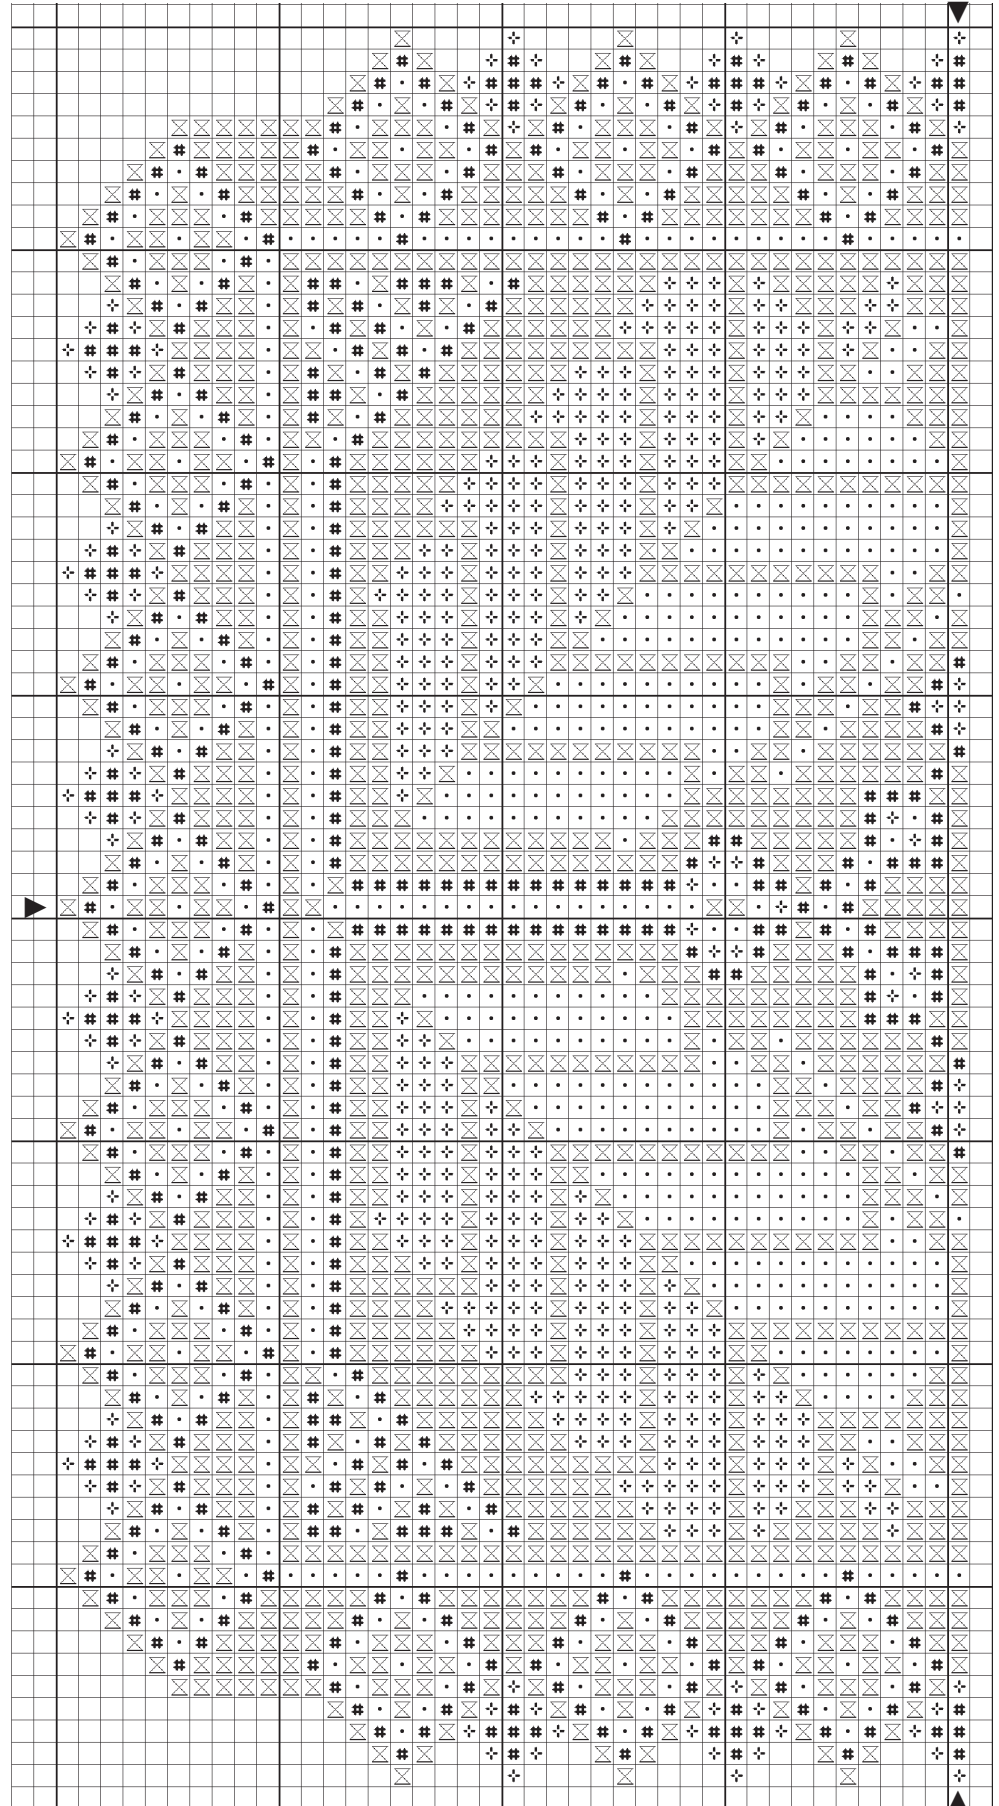

<http://www.elesart.com>

Latch Hook Cushion

Designed by E. Sark
© Elesart. All rights reserved

General:

Stitch count: 79h x 81w;
Total stitches: 5859;
Stitch symbols (colors): 4;
Design size on 3.3 hpi plastic
canvas: 23.7 x 24.6 inches.

Symbol	Color	Stitches
+	Ochre copper	2685
.	Light lemon	1444
#	Hops yellow	868
X	Tangerine orange	862

Notice: The pattern may be reproduced for personal use only. The pattern may not be distributed in any form, kitted or sold.